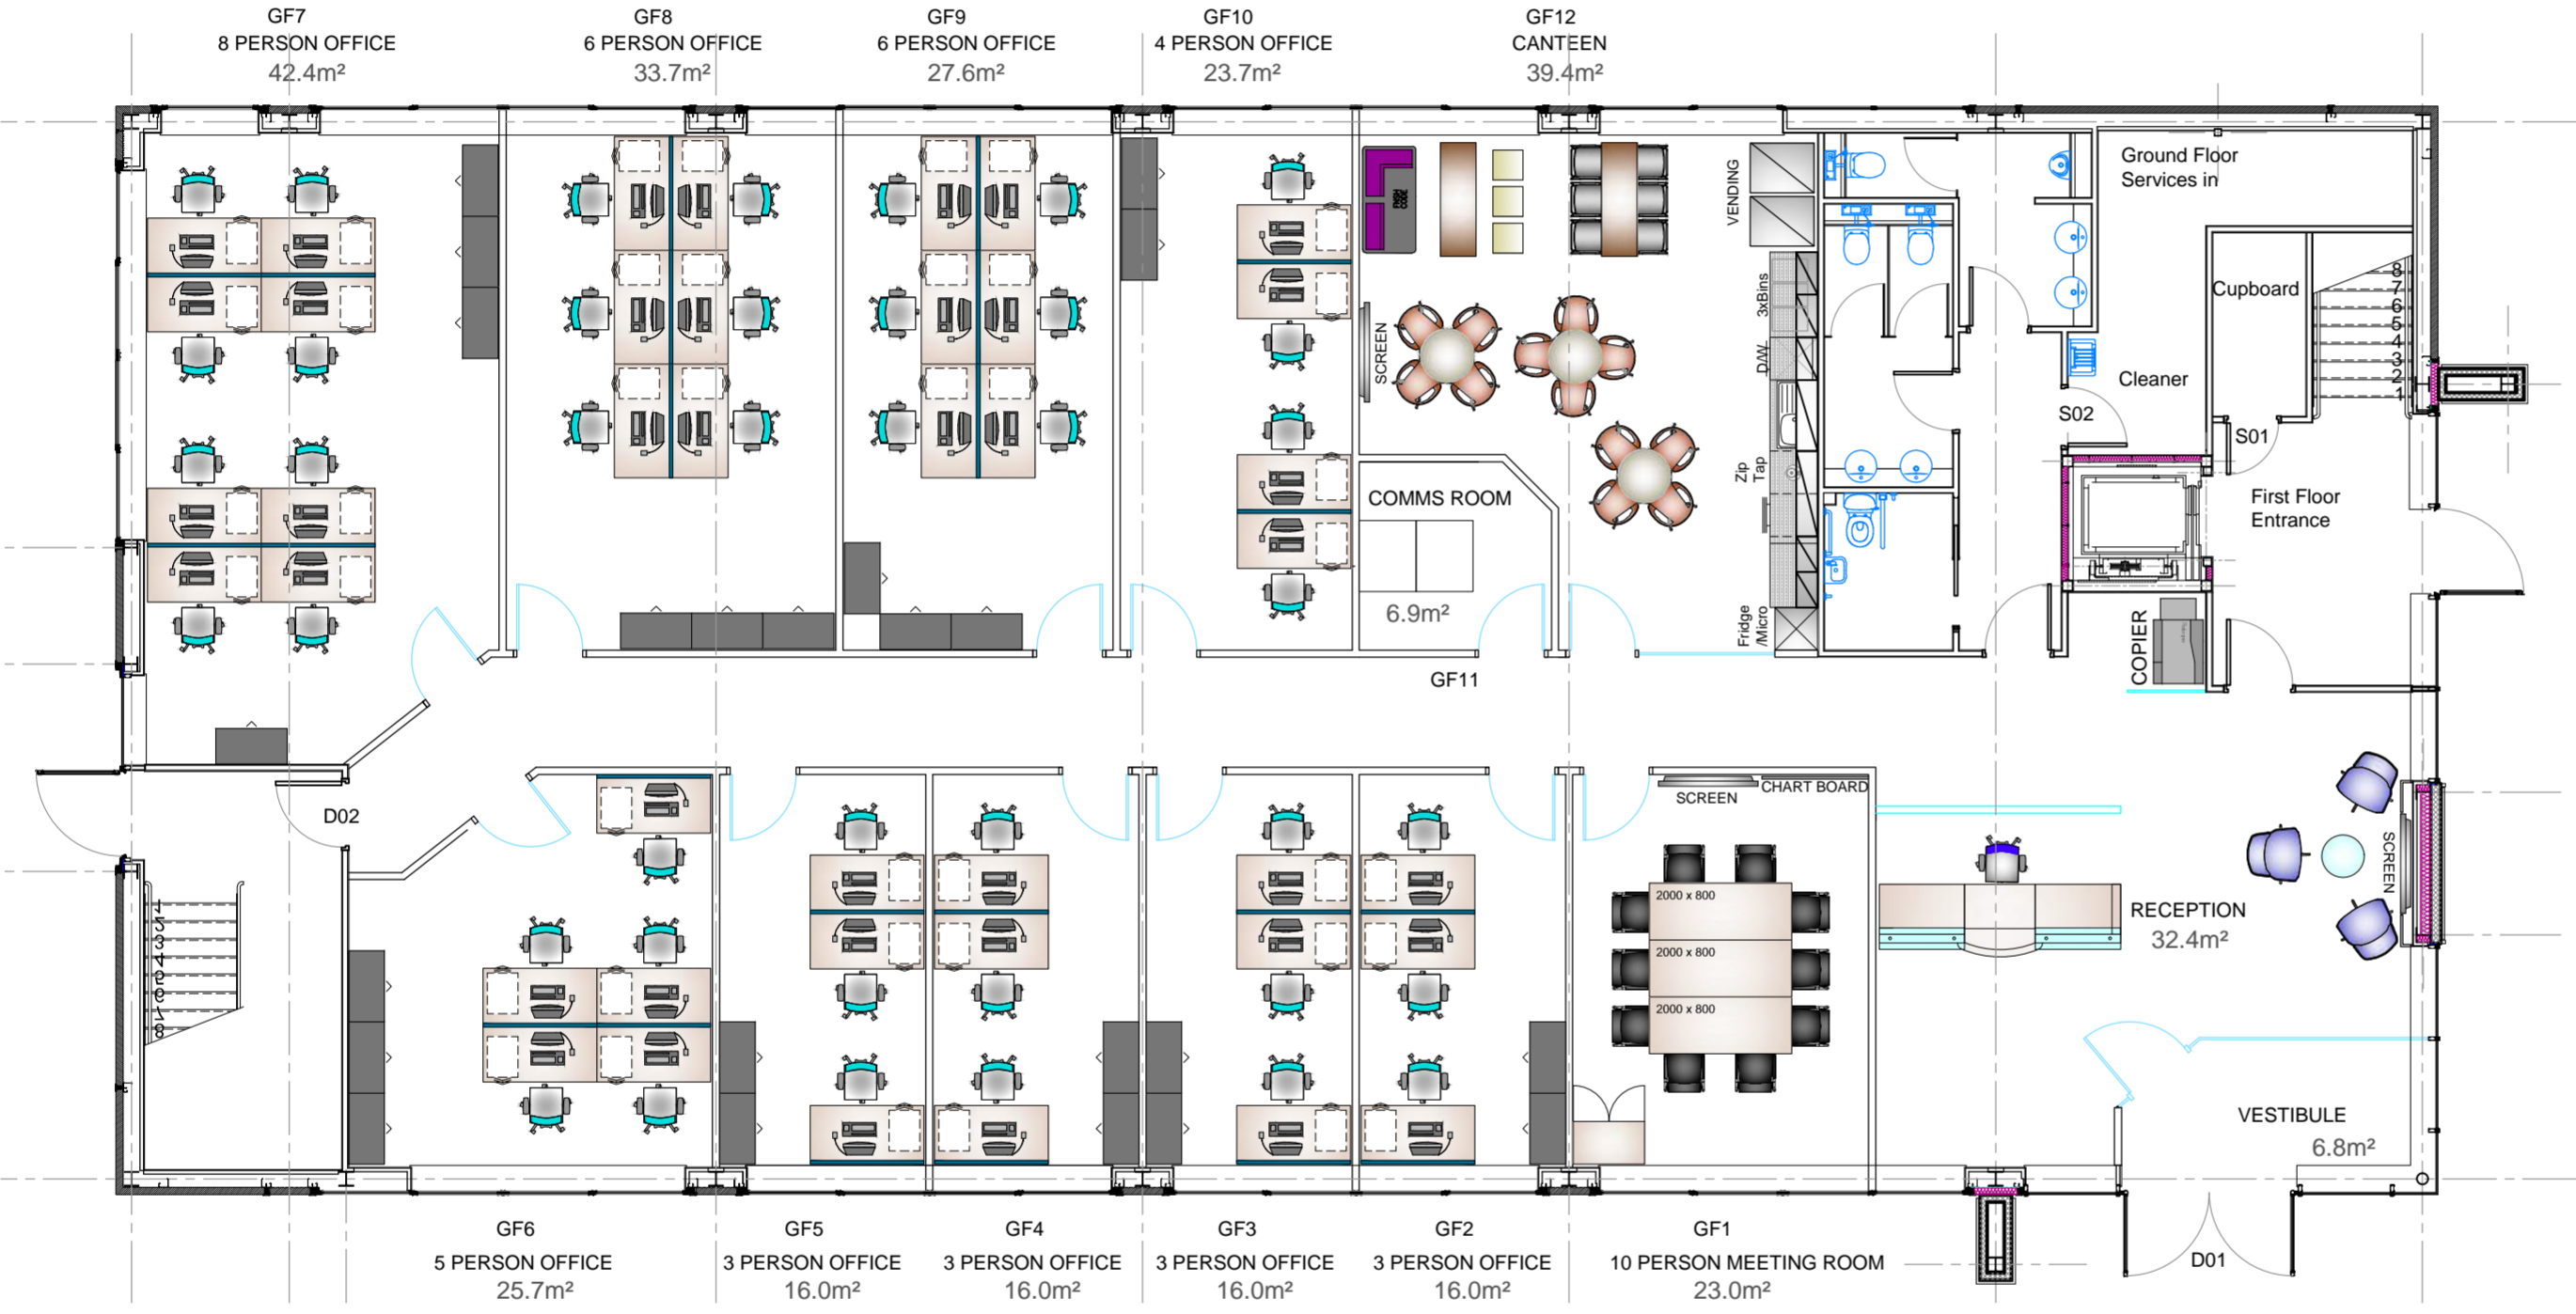

PROPOSED FIRST FLOOR

- 3 x SINGLE OFFICE
- 3 x 3 PERSON OFFICE
- 2 x 6 PERSON OFFICE
- 1 x 8 PERSON OFFICE
- 1 x 12 PERSON OFFICE
- 1 x 14 PERSON MEETING ROOM
- 1 x 6 PERSON MEETING ROOM
- 1 x TEA PREP
- 1 x SHOWER
- TOTAL WORKSTATIONS: 44**

Proposed First Floor

PROPOSED GROUND FLOOR

PROPOSED GROUND FLOOR

- 4 x 3 PERSON OFFICE
- 1 x 4 PERSON OFFICE
- 1 x 5 PERSON OFFICE
- 2 x 6 PERSON OFFICE
- 1 x 8 PERSON OFFICE
- 1 x 10 PERSON MEETING ROOM
- CANTEEN
- 1 x COPIER
- COMMS ROOM
- 1 x RECEPTION
- TOTAL WORKSTATIONS: 41
- TOTAL GROUND & FIRST FLOOR :85 (Including Receptionist)**

Proposed Ground Floor